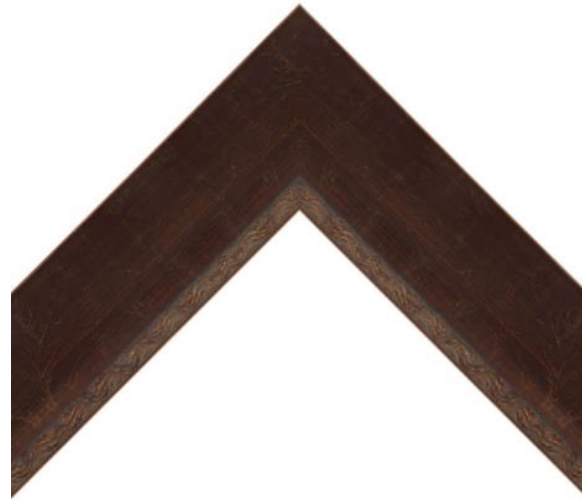

SPECIFICATION SHEET

FRAMED MIRROR

MODEL#: FM 80605-21X40

FRAMED MIRRORS COLLECTION

FEATURES:

- ONE 21X40" HIGH RESOLUTION SILVER PLATE GLASS MIRROR SIZE W/ DECORATIVE FRAME.
- "WALL HUGGER" HANGER FOR MOUNTING INCLUDED.
- STANDARD MOUNTING STYLE IS VERTICAL. FOR HORIZONTAL, PLEASE SPECIFY WHEN ORDERING.
- PACKED IN FOUR WALL (FOLDED DOUBLE WALL) CORRUGATION.
- STYLE: TRANSITIONAL
- COLOR: BRONZE/GOLD
- FINISH: LEAF/FOIL

MIRROR FINISHES:

- FLAT POLISHED EDGE
- BEVELED EDGE

OVERALL SIZE DIMENSION: 26" WIDE X 45" HIGH X 1 1/8" DEEP