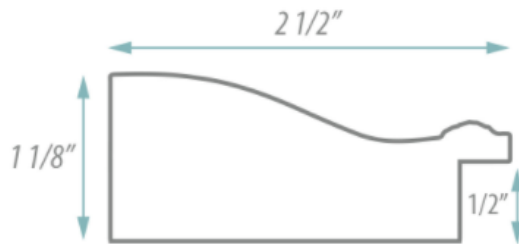

SPECIFICATION SHEET

FRAMED MIRROR

MODEL#: FM 80605-21X40

FRAMED MIRRORS COLLECTION

FEATURES:

- ONE 21X40" HIGH RESOLUTION SILVER PLATE GLASS MIRROR SIZE W/ DECORATIVE FRAME.
- "WALL HUGGER" HANGER FOR MOUNTING INCLUDED.
- STANDARD MOUNTING STYLE IS VERTICAL. FOR HORIZONTAL, PLEASE SPECIFY WHEN ORDERING.
- PACKED IN FOUR WALL (FOLDED DOUBLE WALL) CORRUGATION.
- STYLE: TRANSITIONAL
- COLOR: BRONZE/GOLD
- FINISH: LEAF/FOIL

MIRROR FINISHES:

- FLAT POLISHED EDGE
- BEVELED EDGE

OVERALL SIZE DIMENSION: 26" WIDE X 45" HIGH X 1 1/8" DEEP